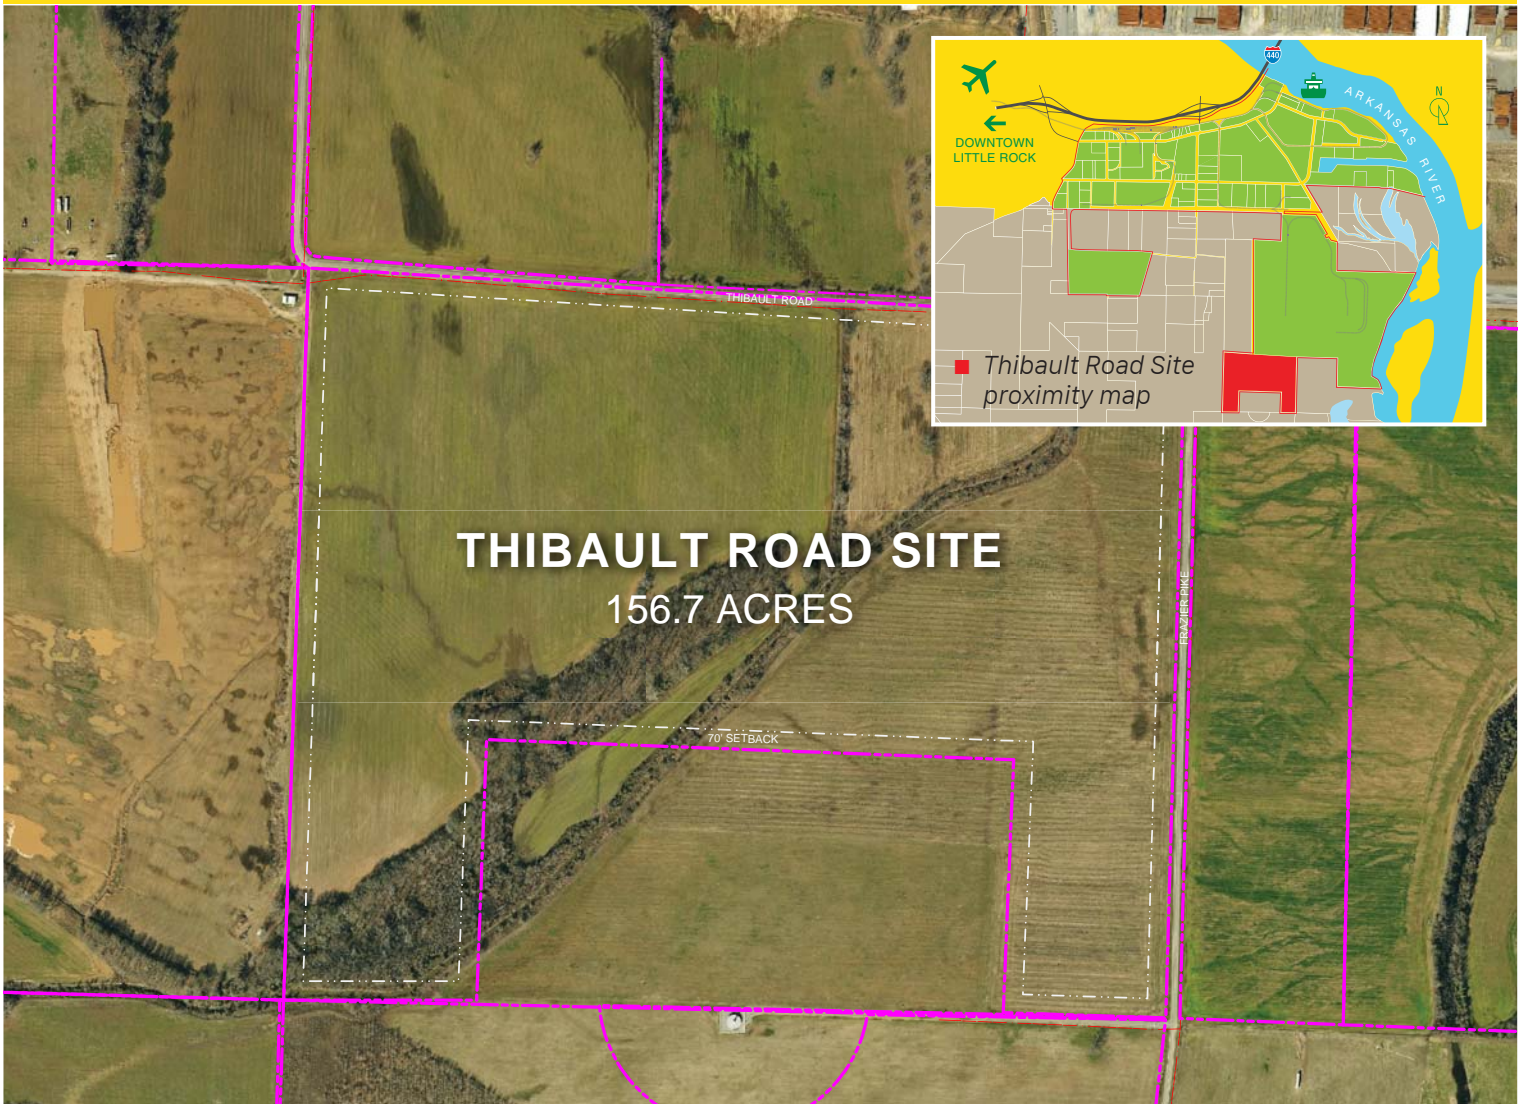

Thibault Road Site Close to Interstates 156.7 Acres

THIBAULT ROAD SITE 156.7 ACRES

- 156.7 Acres
- Close proximity to Interstates 40, 30 and 440
- Rail services planned
- Utilities to suit
- Unzoned
- Green Field Site

Google Port Map

The Little Rock Port Authority Industrial Park is a diverse business community representing more than 40 businesses. It has everything that a manufacturer needs to succeed. At the core of its activity is the Little Rock Port Terminal, the prime location for existing business and future expansion of businesses.